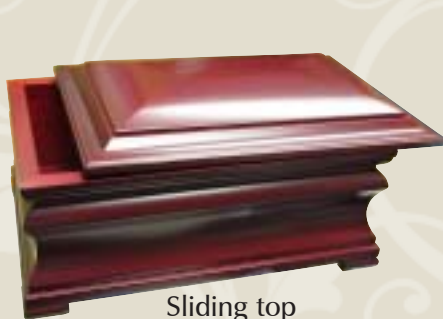

The Presidential 30-Y-009

Custom Engraving Available
3 lines top

Sliding top

DIMENSIONS:

Exterior: 12" W x 8.25" D x 7.25" H
Solid Hardwood 250 C.I.