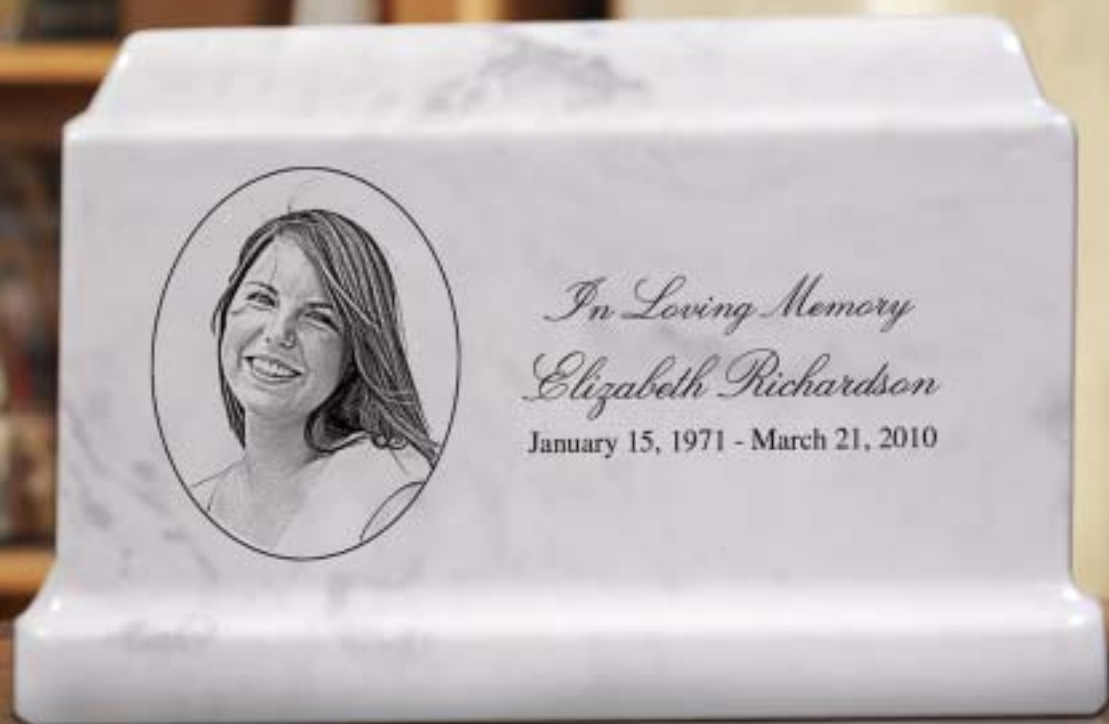

Cultured Marble

Collection

Cultured Marble provides timeless beauty and durability that withstands the tests of time.