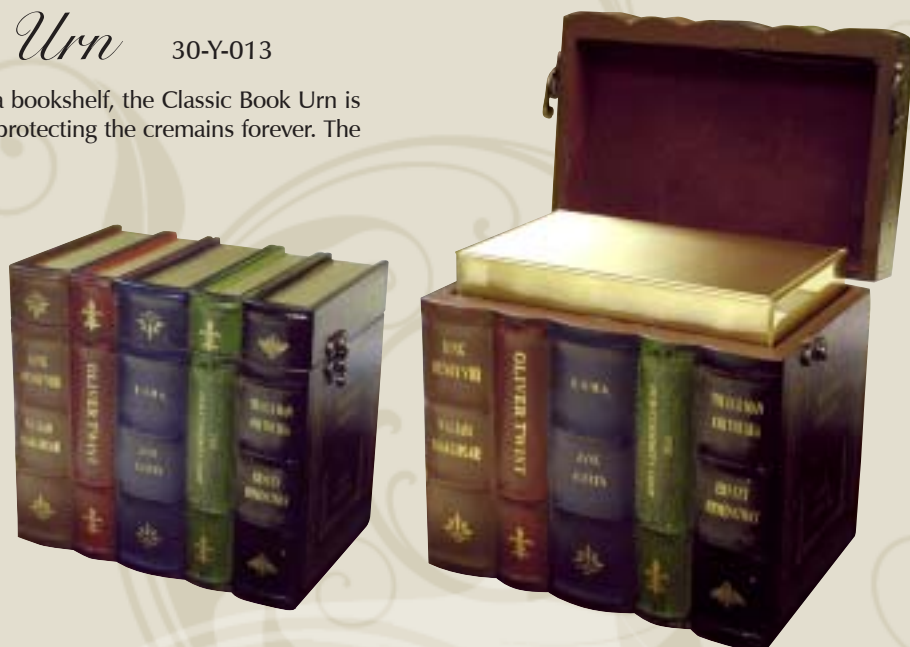

The Classic Book Urn 30-Y-013

For the family who wants to conceal an urn on a bookshelf, the Classic Book Urn is the perfect choice. Inside is a sheet bronze urn, protecting the cremains forever. The sheet bronze urn can be engraved as well.

DIMENSIONS:

Exterior: 8.5" W x 5.625" D x 7.75" H
215 C.I. Sheet Bronze