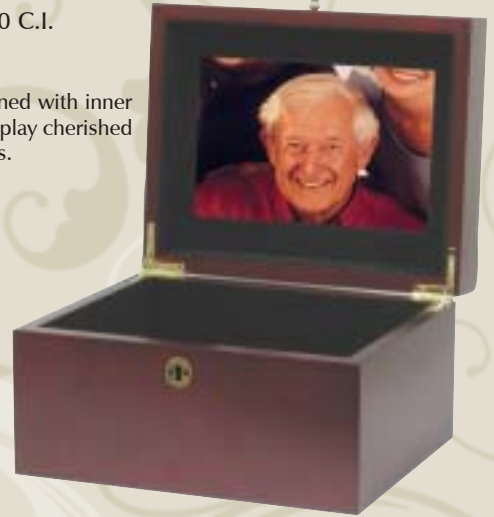

Stock on Cherry