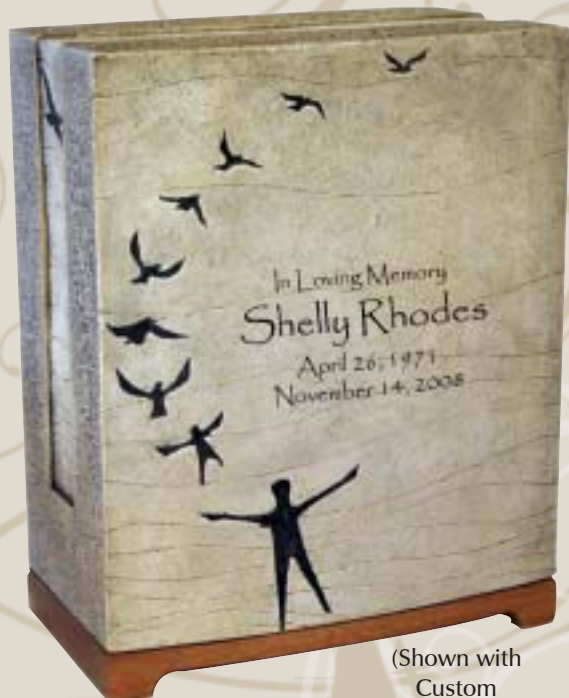

In Flight Cultured Stone & Keepsakes

Our In Flight Urn is truly a beautiful work of artistic imagination. A wonderful image capturing the feeling of eternal flight carved gently into the cultured stone. This amazing Vessel sits atop a classic mahogany base. Bottom loading.
8.25" W x 5" D x 10.25" H, 200 C.I., 12 LBS.

30-R-1001

(Shown with Custom Engraving)