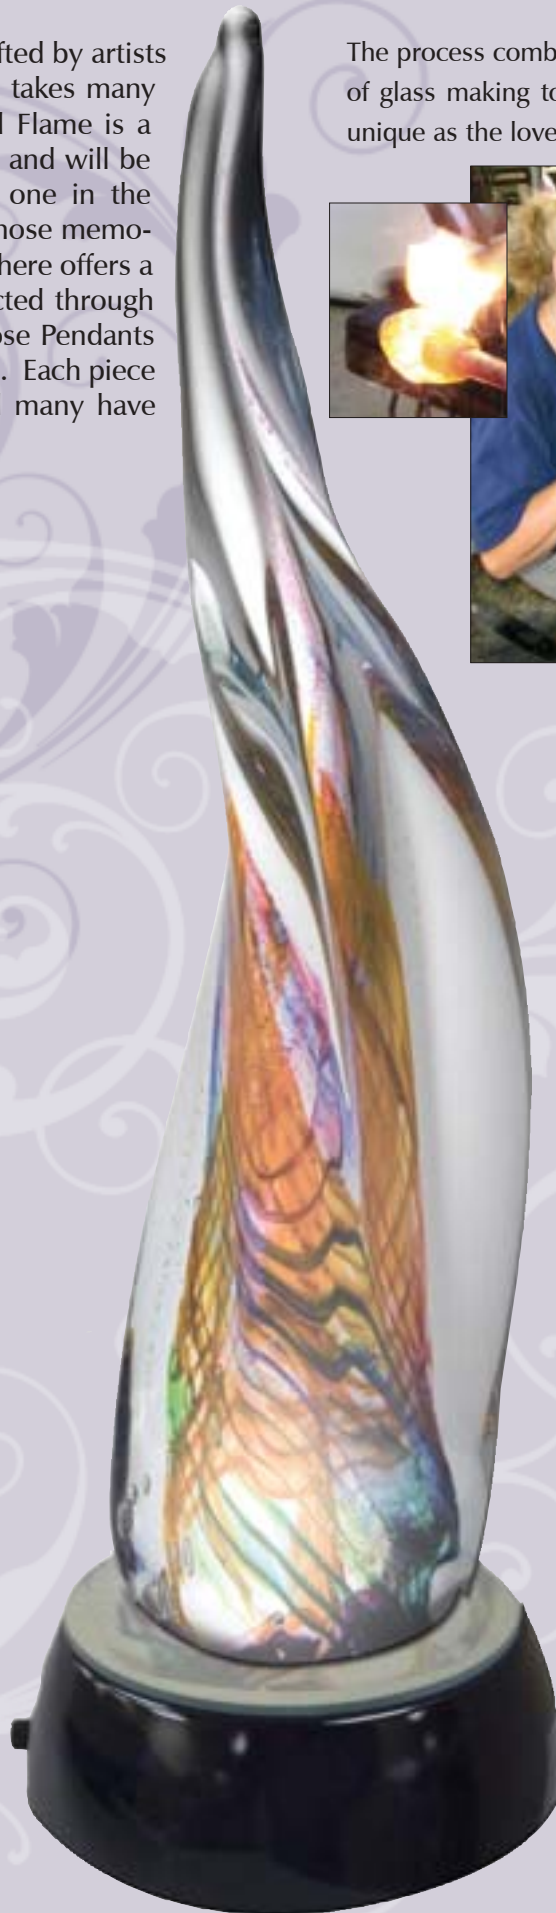

ETERNAL FLAME

Keep the torch of their memory lit forever with the Eternal Flame. Three heights and four colors to choose from.